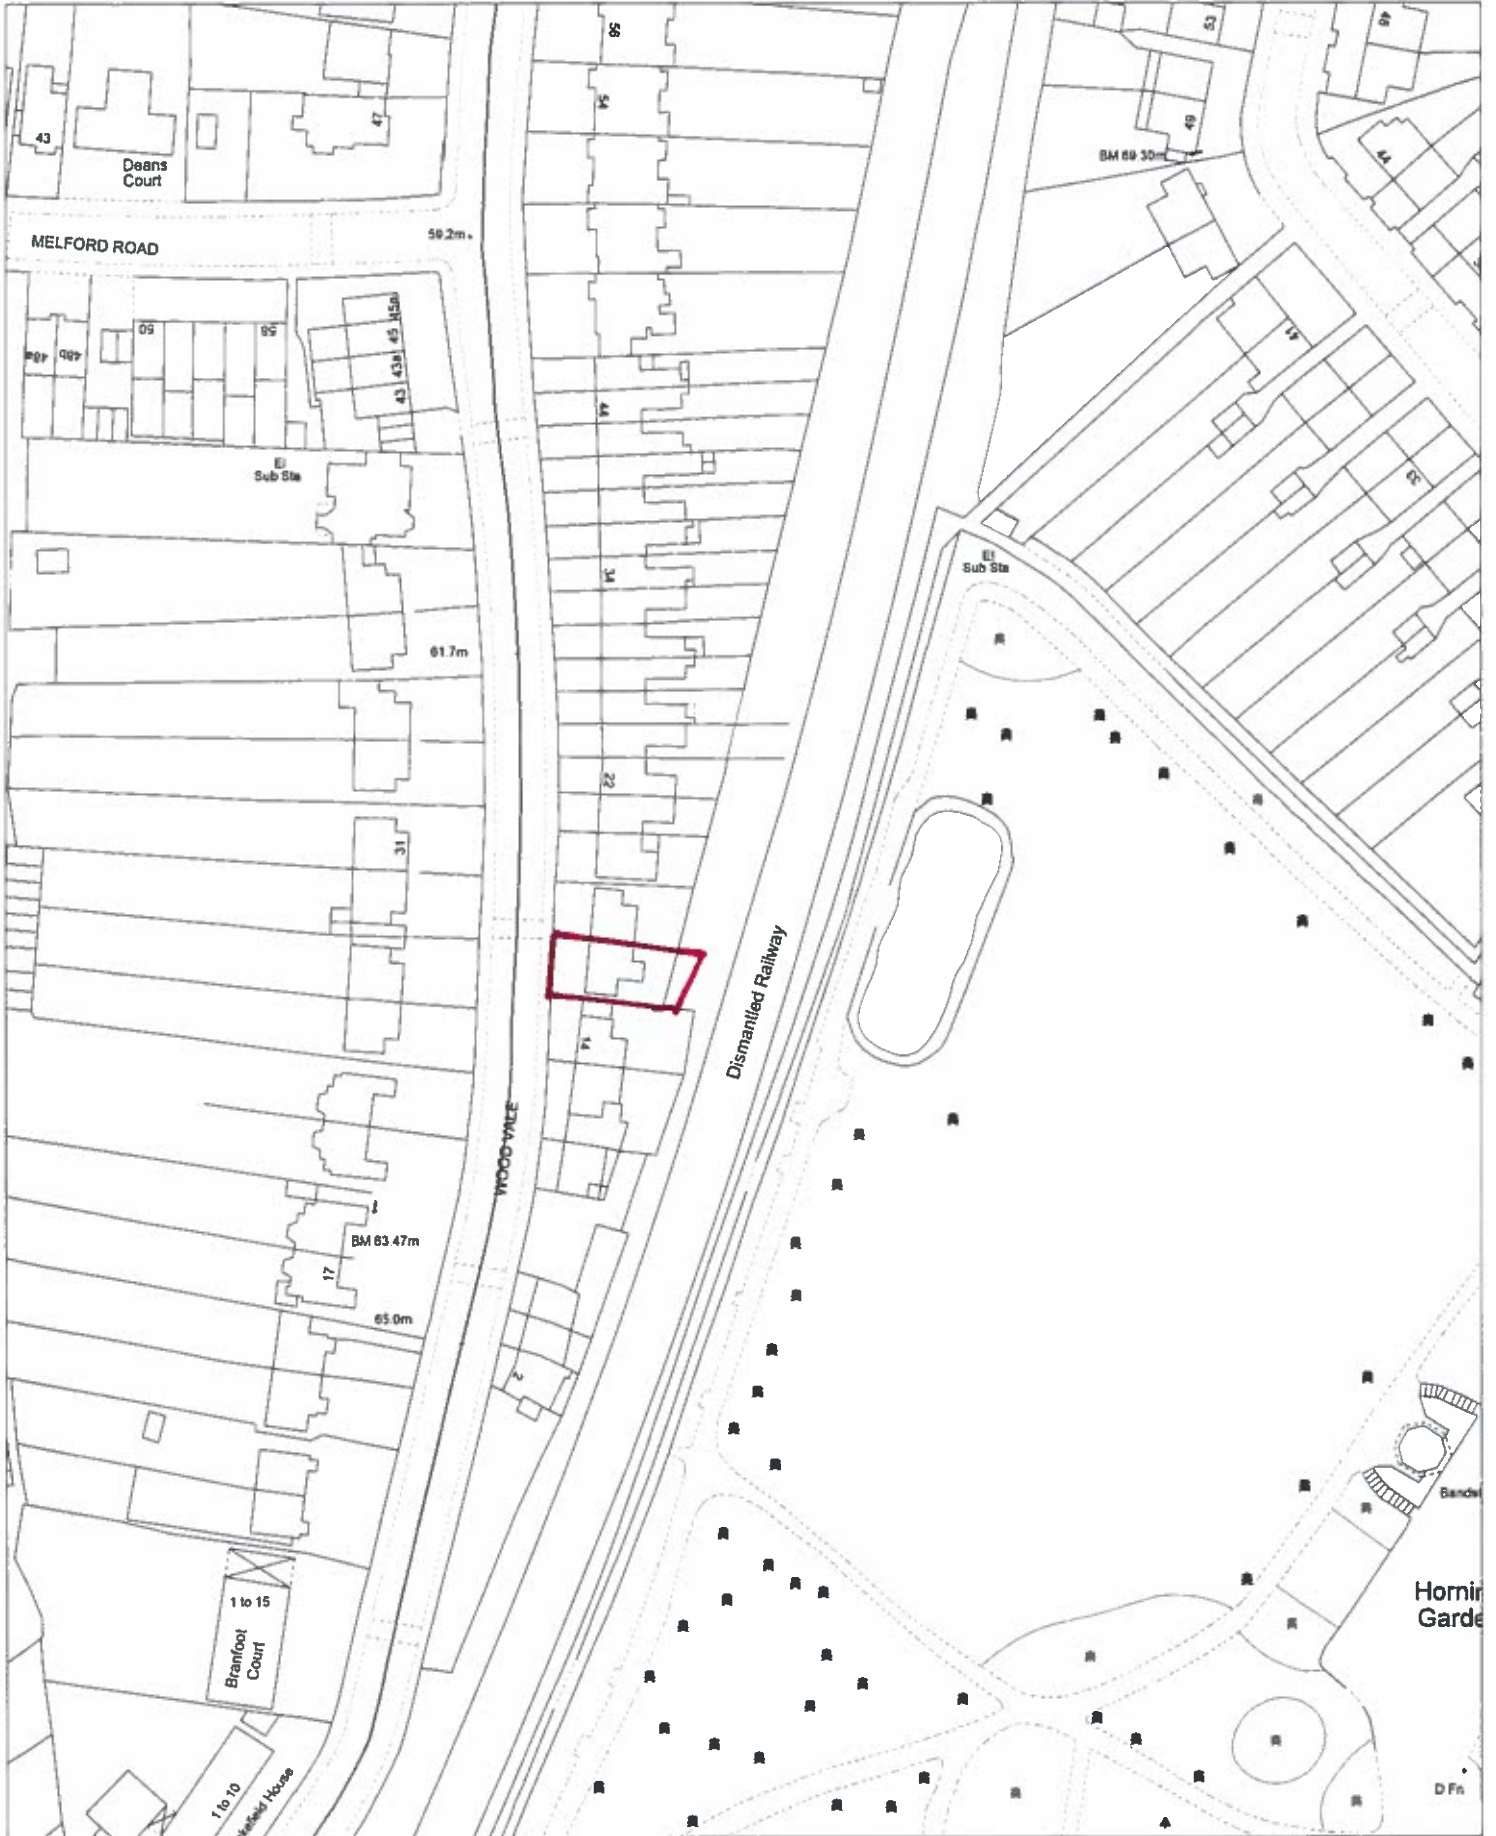

16 Wood Vale SE23 3EE

Date: 18/07/16

Scale: 1250
Base on the
Ordnance Survey map
Licence no: 100017710
London, SE6 4RU